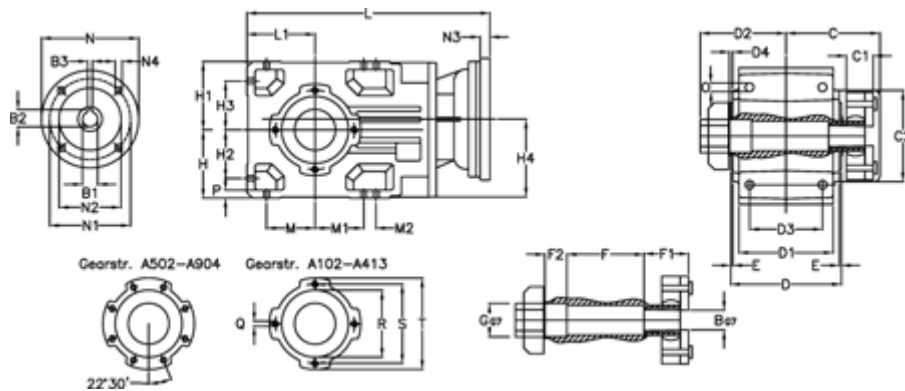

Article number: 296003513636325

Description: Bevel helical gearbox
A353QF35-136,3-P71B5

Measures

B = 35	D1 = 166	F2 = 53	L = 417.0	N3 = 4,5
B1 = 14	D2 = 80	G = 42	L1 = 100	N4 = M8x16
B2 = 16.3	D3 = 135	GA = 43	M = 73.0	O = 12.0
B3 = 5	d4 = 5.0	H = 100	M1 = 73.0	P = 11
C = 70.0	Description = A353 QF-xx P71 B5	H1 = 100	M2 = 11	Q = M10x17
C1 = 24	E = 3.5	H2 = 73.0	N = 160	R = 110
C2 = 90.0	F = 12.0	H3 = 73.0	N1 = 130	S = 130
D = 173	F1 = 48.0	H4 = 114.0	N2 = 110	T = 150